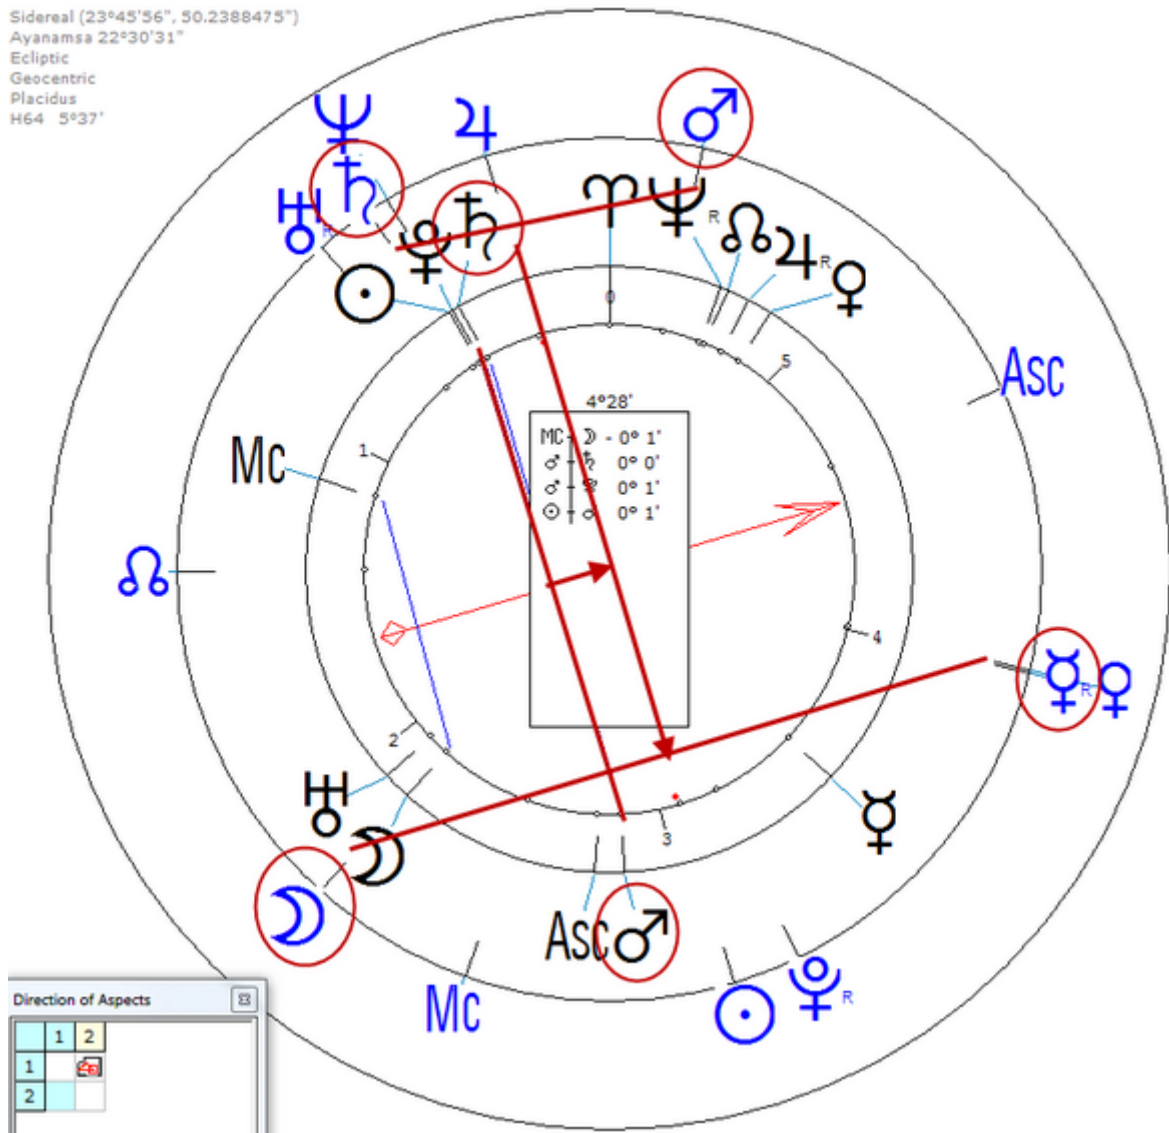

Desfourneaux, René Henri

22 March 1910 at 00:30 (= 12:30 AM)Paris, France, 48n52, 2e20

French suicide, the son of executioner Jules-Henri Desfourneaux.

<https://www.astro.com/astro-databank/Desfourneaux,_Ren%C3%A9_Henri>

Death by Suicide 2 November 1934 (Age 24)

Lunar Return (Harmonic 64)

Lunar σ/h = Lunar D/f = σ_n/h_n

I could not find it, how he killed himself, but he has ;

Lunar σ/u (Gunshot ?) = Lunar δ = D_n/f_n

Deubel, Leon
22 March 1910 Tue 0:30 (GMT+0:09) 48n52 2e20
Paris, France

Sidereal (23°45'56", 50.2388475°)
Ayanamsa 22°30'31"
Ecliptic
Geocentric
Placidus
H64 5°37'